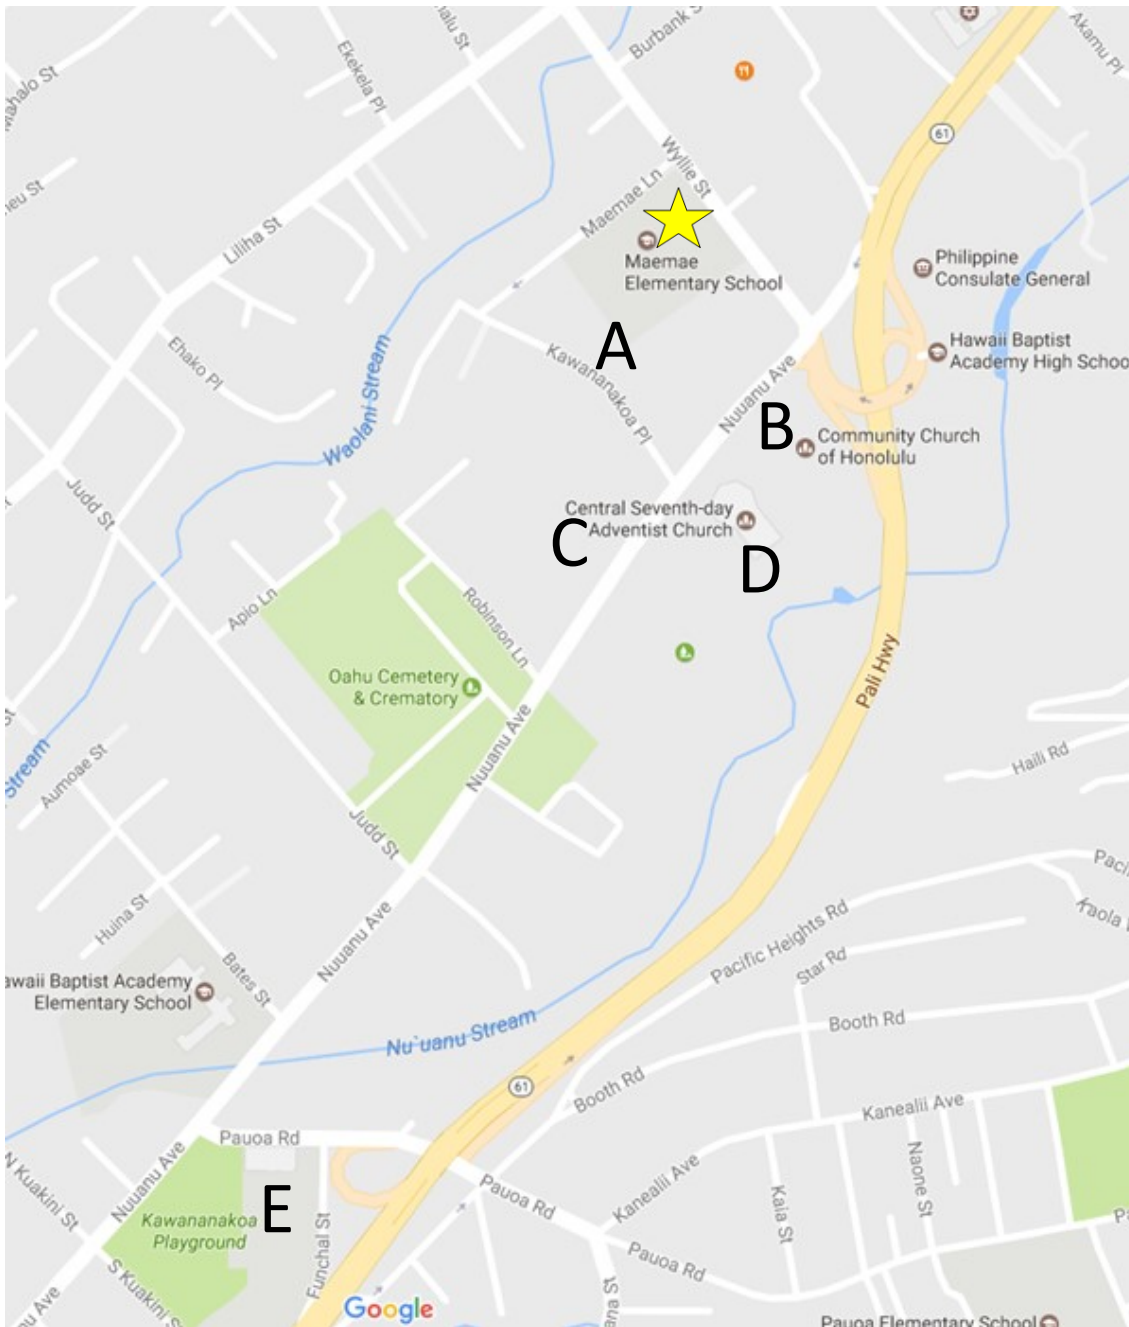

2017 Family Night Parking Map

Ma'ema'e Elementary School
317 Wyllie Street

A.

Chinese Buddhist Hsu Yu Temple
42 Kawanakoa Place
2:00pm - 9:30pm

B.

Community Church of Honolulu
2345 Nuuuanu Avenue
2:00pm - 9:30pm

C.

Church of Perfect Liberty
2258 Nuuuanu Avenue
2:00pm - 9:30pm

D.

Seventh Day Adventist Church
2313 Nuuuanu Avenue
2:00pm - 9:30pm

**** Free Shuttle Service ****
from 3:30pm - 8:30pm

E.

Kawanakoa Middle School
49 Funchal Street
3:30pm - 9:30pm